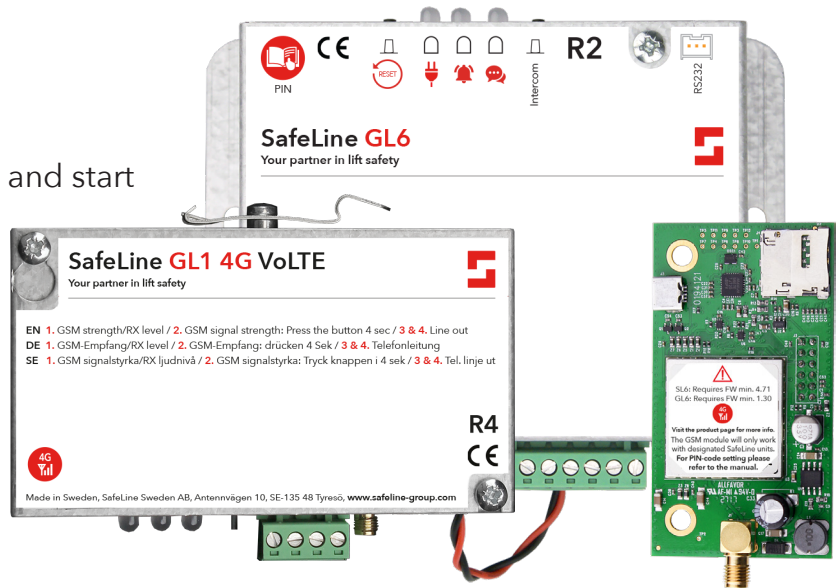

# Tomorrow's lift safety - today

Upgrade to our 4G VoLTE versions and start the journey towards the future of lift safety with SafeLine.

## Current product

## Matching product

\*GSM-line

\*GL1

\*GL2

\*GL1-4G

 Micro SIM card

\*GL4

\*GL5

\*GL6-4G

 Micro SIM card

\*GL6

\*GL6-FC

\*IF-BOARD-4G

 Replace board only

 Micro SIM card

 Order without antenna (\*EX0024)